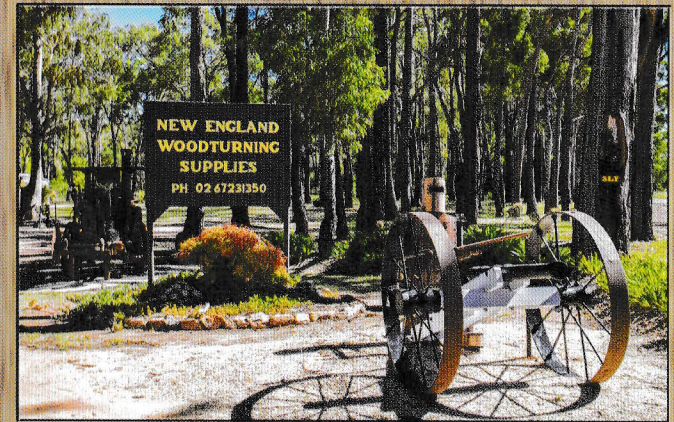

**Lots of photo opportunities
in the
picturesque gardens**

Open: 9am to 4pm

Tuesday to Saturday

Closed: Sunday & Monday (appointment only)

Mail, Fax and Internet orders 7 days

New England Woodturning

29 Ponds Road GILGAI NSW 2360

Phone / Fax 02 6723 1350

email: newtis@newagemultimedia.com

www.newagemultimedia.com/woodwork

Our facilities can accommodate
bus groups, woodwork and service clubs.

Located opposite the Inverell Airport,
at Gilgai, on the Ponds Road.
Follow all the Airport signs
as well as the
New England Woodturning signs.