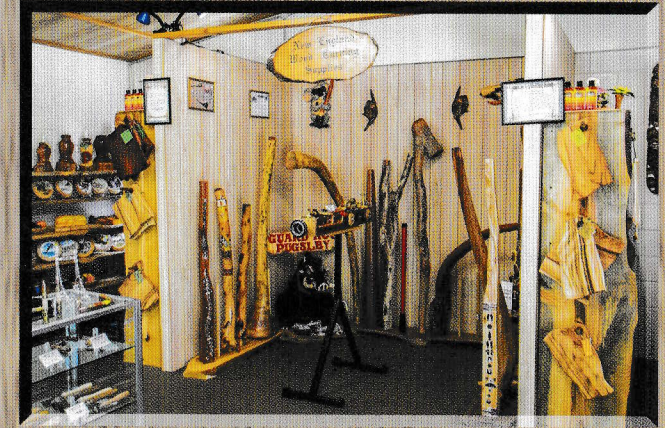

Didgeridoos & Oddgeridoos
Beginner to Professional

**Agave & Split
Didgeridoos**

Proprietor: Rob Day

**Wooden Models
Scroll Work**